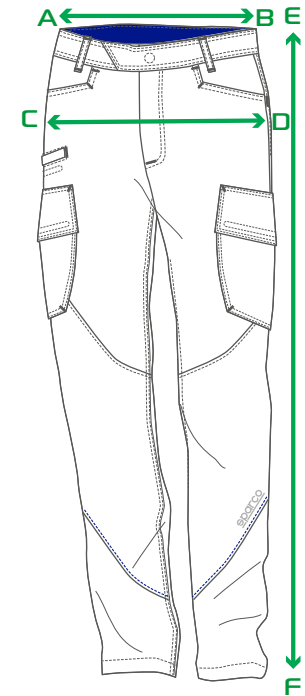

DATE: 09-01-2020

COLOUR COMBINATION

SIZE CHART

cod.02400Gstg
TONE ON TONE STITCHINGS

cod.02400NRtg
TONE ON TONE STITCHINGS

- BLACK
- 7687C BLUE
- 7540C GREY

- BLACK
- 1797C RED
- 7540C GREY

SIZES	coll.	S	M	L	XL	XXL	XXXL
A-B waist circum.	-1+	38-44	41-47	44-50	47-53	50-56	53-59
C-D hip circum.	-1+	51	54	57	60	63	66
E-F total lenght	-1+	100	101,5	103	104,5	106	107,5